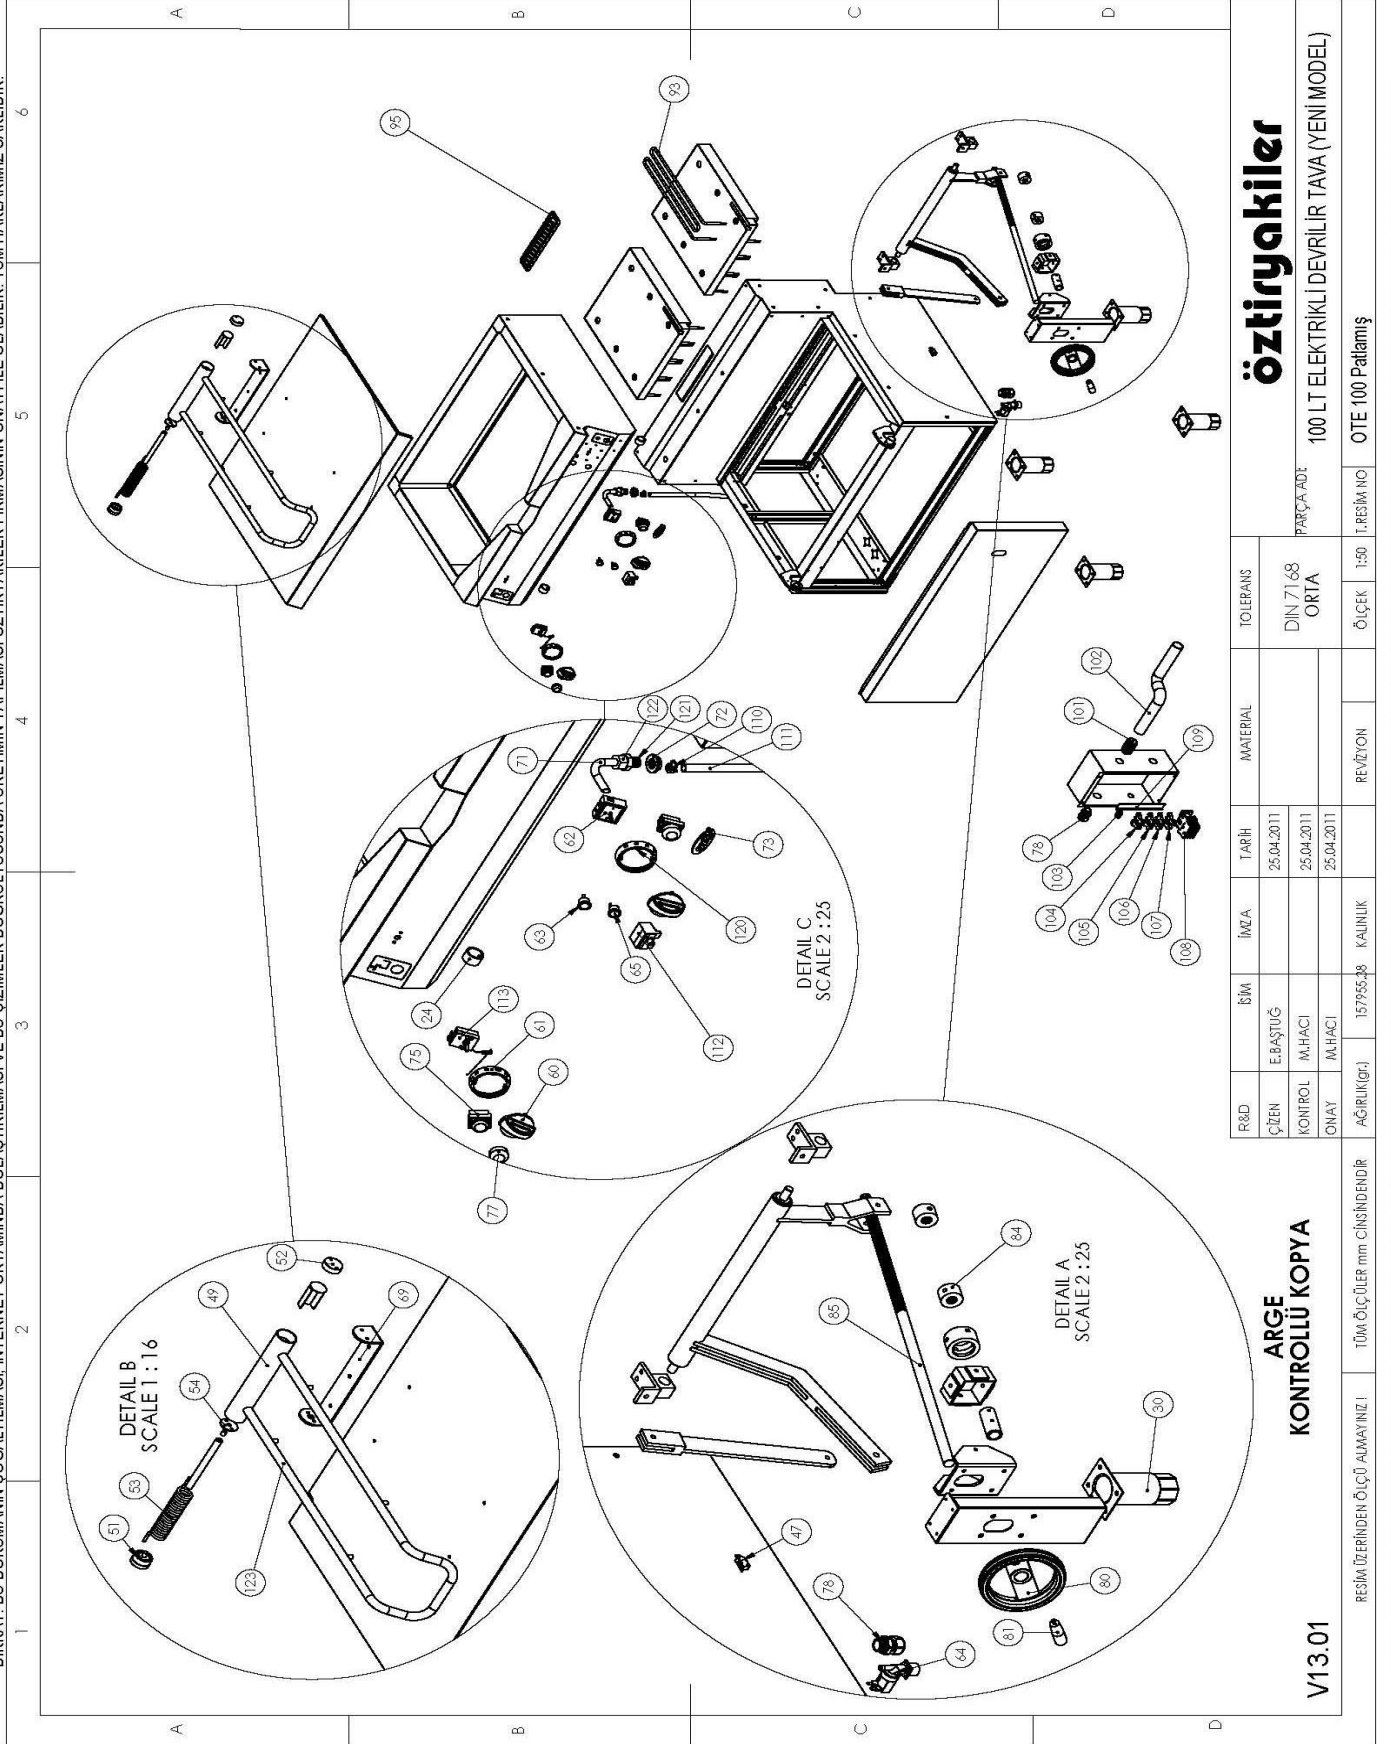

DİKKAT: BU DOKÜMANIN COĞALTILMASI İNTERNET ORTAMINDA DOLAŞTIRILMASI VE BU ÇİZİMLER DOĞRULTUSUNDA ÜRETİMİN YAPILMASI ÖZT RYAK LER FİRMANININ ONAYI İLE OLABİLİR. TÜM HAKLARIMIZ SAKLIDIR.

öztiryakiler

PARÇA ADI: 100 LT ELEKTRİKLİ DEVRİLİR TAVA (YENİ MODEL)

ÖLÇEK: 1:50 T. RESİM NO: OTE 100 Patlamış

RİSD.	BİM	İMEÇ	TARİH	MATERYAL	TOLERANS
ÇİZEN	E.BAŞTUĞ		25.04.2011		DIN 7168
KONTROL	M.HACI		25.04.2011		ORTA
ONAY	M.HACI		25.04.2011		
REVİZYON	REVİZYON				
REVİZYON	REVİZYON				

ARGE
KONTROLLÜ KOPYA

V13.01

TÜM ÖLÇÜLER mm ÇİNSİNDİR

RESİM ÜZERİNDEN ÖLÇÜ ALMAYINIZ!

WARNING: IT IS APPROPRIATE TO MULTIPLY, USE, DISPLAY AT COMPUTER/INTERNET AND PRODUCE THE PRODUCT WITH ITS DRAWINGS WITH THE APPROVAL OF ÖZT RYAK LER COMPANY. ALL RIGHTS RESERVED.